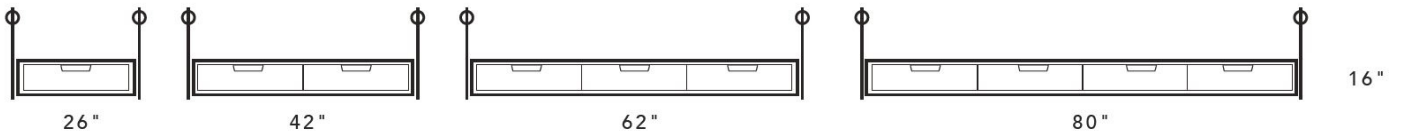

### **KNIFE EDGE CONSOLE**

HARDWARE + DRAWER FACES: Champagne Brass

WOOD SHOWN: Bleached Oak

SIZE OF CONSOLE: 36"W x 7"H x 18"D | SIZE WITH MOUNT: 42"W x 16"H x 18"D

*custom sizing available*

1.

2.

3.